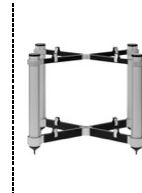

ROS 2 Regular W700, D500, H600mm, 1 x Heavy-duty shelf and 1 x fixed Basic shelf

Art. no.	Description	Retail price (SEK) (inkl.moms)
ROS2REGBL-BL	Black texture painted, Black anodized	10183
ROS2REGBL-SI	Black texture painted, Silver anodized	10183
ROS2REGWH-BL	White texture painted, Black anodized	10183
ROS2REGWH-SI	White texture painted, Silver anodized	10183
ROS2REGCH-BL	Cherry stained, Black anodized	10183
ROS2REGCH-SI	Cherry stained, Silver anodized	10183
ROS2REGWA-BL	Walnut stained, Black anodized	10183
ROS2REGWA-SI	Walnut stained, Silver anodized	10183