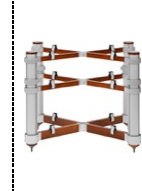

ROS 3 Reference W700, D500, H600mm, 1 x Heavy-duty shelf, 1 x suspended Basic shelf and 1 x fixed Basic shelf

Art. no.	Description	Retail price (SEK) (inkl.moms)
ROS3REFBL-BL	Black texture painted, Black anodized	14547
ROS3REFBL-SI	Black texture painted, Silver anodized	14547
ROS3REFWH-BL	White texture painted, Black anodized	14547
ROS3REFWH-SI	White texture painted, Silver anodized	14547
ROS3REFCH-BL	Cherry stained, Black anodized	14547
ROS3REFCH-SI	Cherry stained, Silver anodized	14547
ROS3REFWA-BL	Walnut stained, Black anodized	14547
ROS3REFWA-SI	Walnut stained, Silver anodized	14547