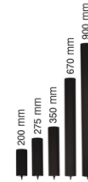

### Hybrid CPs

Corner Pillars Including Spikes and End Caps, 2/pack

Art. no.	Description	Retail price (SEK) (inkl.moms)
HY200SIBL	Silver Corner-Pillars 200mm, Black End Caps	1061
HY200SIWH	Silver Corner-Pillars 200mm, White End Caps	1061
HY200BLBL	Black Corner-Pillars 200mm, Black End Caps	1061
HY200BLWH	Black Corner-Pillars 200mm, White End Caps	1061
HY200CUBL	Copper Corner-Pillars 200mm, Black End Caps	1212
HY200CUWH	Copper Corner-Pillars 200mm, White End Caps	1212
HY275SIBL	Silver Corner-Pillars 275mm, Black End Caps	1212
HY275SIWH	Silver Corner-Pillars 275mm, White End Caps	1212
HY275BLBL	Black Corner-Pillars 275mm, Black End Caps	1212
HY275BLWH	Black Corner-Pillars 275mm, White End Caps	1212
HY275CUBL	Copper Corner-Pillars 275mm, Black End Caps	1364
HY275CUWH	Copper Corner-Pillars 275mm, White End Caps	1364
HY350SIBL	Silver Corner-Pillars 350mm, Black End Caps	1364
HY350SIWH	Silver Corner-Pillars 350mm, White End Caps	1364
HY350BLBL	Black Corner-Pillars 350mm, Black End Caps	1364
HY350BLWH	Black Corner-Pillars 350mm, White End Caps	1364
HY350CUBL	Copper Corner-Pillars 350mm, Black End Caps	1515
HY350CUWH	Copper Corner-Pillars 350mm, White End Caps	1515
HY670SIBL	Silver Corner-Pillars 670mm, Black End Caps	2727
HY670SIWH	Silver Corner-Pillars 670mm, White End Caps	2727
HY670BLBL	Black Corner-Pillars 670mm, Black End Caps	2727
HY670BLWH	Black Corner-Pillars 670mm, White End Caps	2727
HY900SIBL	Silver Corner-Pillars 900mm, Black End Caps	3637
HY900SIWH	Silver Corner-Pillars 900mm, White End Caps	3637
HY900BLBL	Black Corner-Pillars 900mm, Black End Caps	3637
HY900BLWH	Black Corner-Pillars 900mm, White End Caps	3637