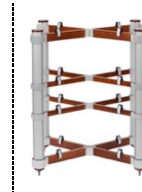

ROS 4 Regular W700, D500, H900mm, 2 x Heavy-duty shelves and 2 x fixed Basic shelves

Art. no.	Description	Retail price (SEK) (inkl.moms)
ROS4REGBL-BL	Black texture painted, Black anodized	18183
ROS4REGBL-SI	Black texture painted, Silver anodized	18183
ROS4REGWH-BL	White texture painted, Black anodized	18183
ROS4REGWH-SI	White texture painted, Silver anodized	18183
ROS4REGCH-BL	Cherry stained, Black anodized	18183
ROS4REGCH-SI	Cherry stained, Silver anodized	18183
ROS4REGWA-BL	Walnut stained, Black anodized	18184
ROS4REGWA-SI	Walnut stained, Silver anodized	18184