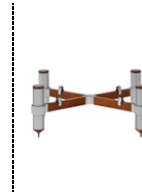

Rack of Silence

ROS 1 Regular Mono Amp Stand, W700, D500, H300mm 1 x Heavy-duty shelf, max load 80kgs.

Art. no.	Description	Retail price (SEK) (inkl.moms)
ROS1REGBL-BL	Black texture painted, Black anodized	5728
ROS1REGBL-SI	Black texture painted, Silver anodized	5728
ROS1REGWH-BL	White texture painted, Black anodized	5728
ROS1REGWH-SI	White texture painted, Silver anodized	5728
ROS1REGCH-BL	Cherry stained, Black anodized	5728
ROS1REGCH-SI	Cherry stained, Silver anodized	5728
ROS1REGWA-BL	Walnut stained, Black anodized	5728
ROS1REGWA-SI	Walnut stained, Silver anodized	5728

ROS 1 Reference Rack of Silence 1 Reference Mono Amp Stand, W700, D500, H300mm, 1 x Heavy-duty shelf and 1 x suspended Basic shelf.

Art. no.	Description	Retail price (SEK) (inkl.moms)
ROS1REFBL-BL	Black texture painted, Black anodized	9546
ROS1REFBL-SI	Black texture painted, Silver anodized	9546
ROS1REFWH-BL	White texture painted, Black anodized	9546
ROS1REFWH-SI	White texture painted, Silver anodized	9546
ROS1REFCH-BL	Cherry stained, Black anodized	9546
ROS1REFCH-SI	Cherry stained, Silver anodized	9546
ROS1REFWA-BL	Walnut stained, Black anodized	9546
ROS1REFWA-SI	Walnut stained, Silver anodized	9546